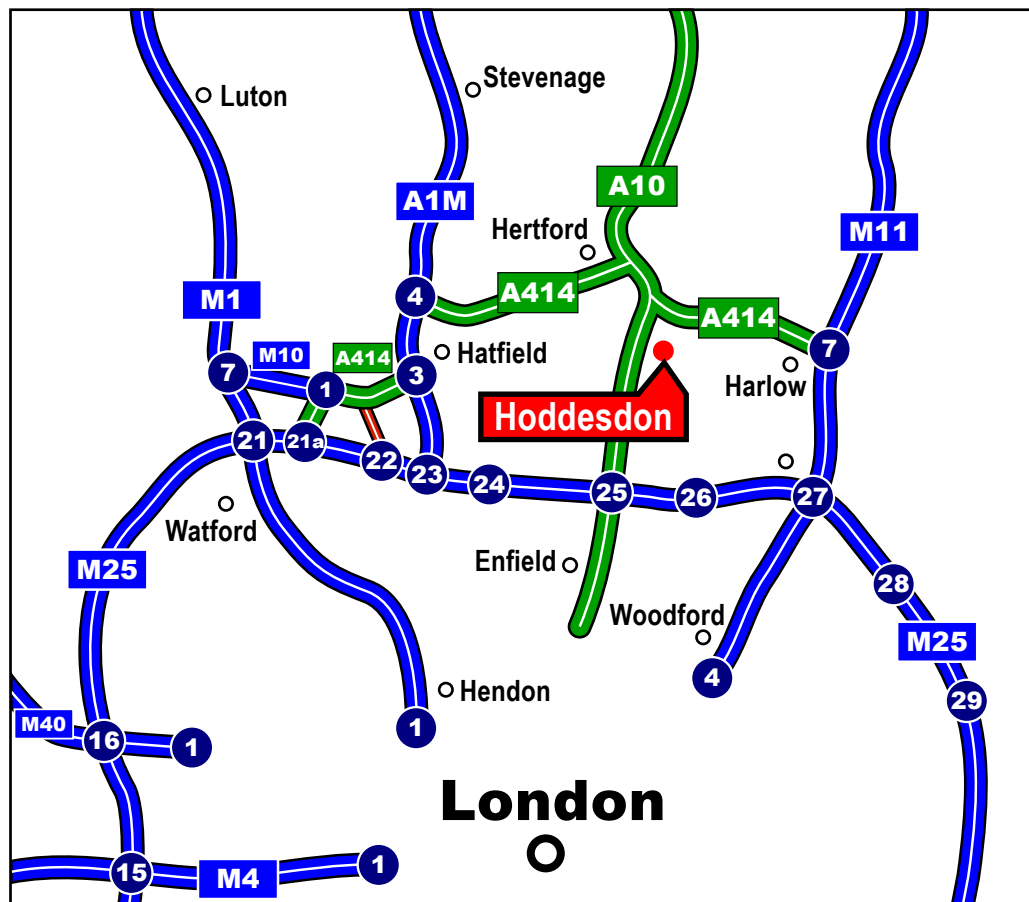

## Travelling By Car

Follow the A1170 from either Ware Road or A10 - Dinant Link Road until you reach the Hoddesdon Tower Centre roundabout (see map). From the roundabout go onto the Dinant Link Road past the traffic lights and join the left carriageway. Turn left at the roundabout into Essex Road, pass Jewsons on the left and then take your first left into Pindar Road. We are located behind A & A Merctech and access is via a shared entrance. Look out for the Allendale Group sign.

Note. GPS units may not pin point our exact location, but should direct you as far as Pindar Road.

## Travelling By Train

Nearest Station is Rye House Station on the National Express East Anglia Line.  
Direct Line Service from London Liverpool Street.  
If travelling from Stansted Airport or Cambridge, change lines at Broxbourne Station.

Walking from Rye House Station.

Turn right from the station, then right into Fishermans Way. At the end of Fishermans Way turn right into Normandy Way and over the bridge. At the end of Normandy Way turn right into Pindar Road then continue until you reach A&A Merctech. We are located behind A&A Merctech and access is via a shared entrance. Look out for the Allendale Group sign.