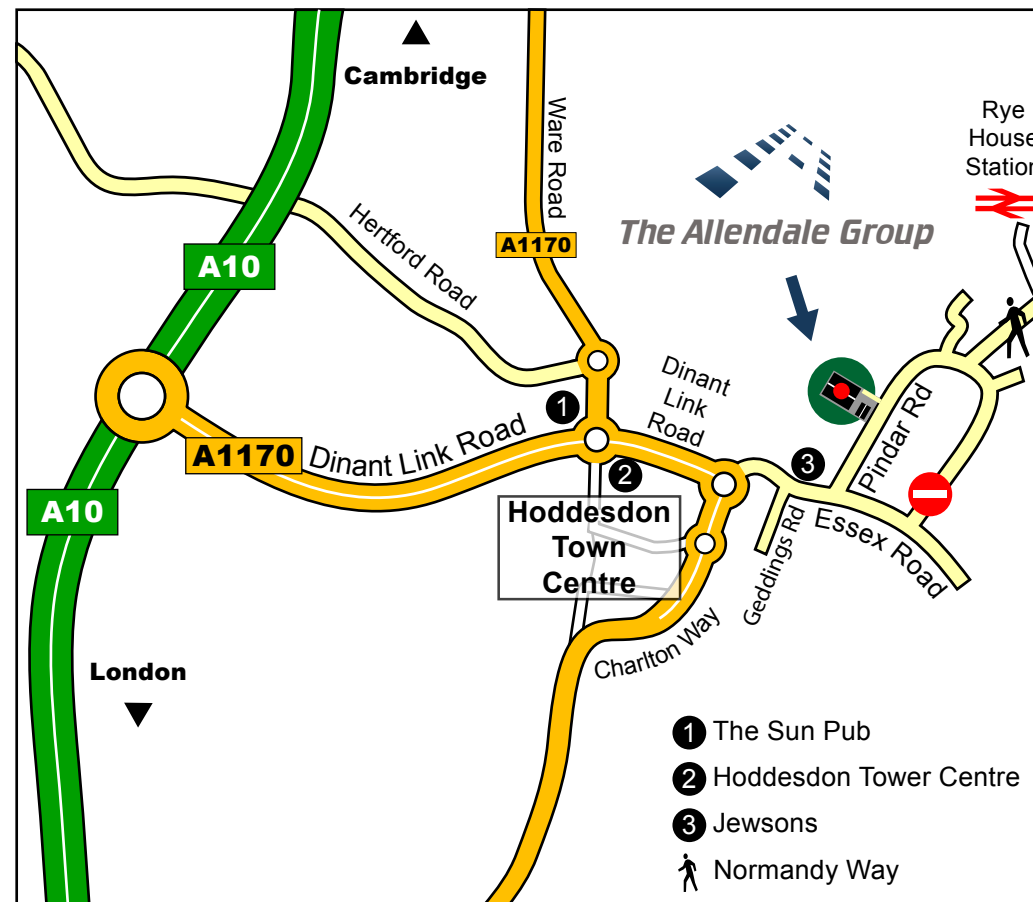

## Travelling By Car

Follow the A1170 from either Ware Road or A10 - Dinant Link Road until you reach the Hoddesdon Tower Centre roundabout (see map). From the roundabout go onto the Dinant Link Road past the traffic lights and join the left carriageway. Turn left at the roundabout into Essex Road, pass Jewsons on the left and then take your first left into Pindar Road. We are located behind A & A Merctech and access is via a shared entrance. Look out for the Allendale Group sign.

Note. GPS units may not pin point our exact location, but should direct you as far as Pindar Road.

## Travelling By Train

Nearest Station is Rye House Station on the National Express East Anglia Line.  
Direct Line Service from London Liverpool Street.  
If travelling from Stansted Airport or Cambridge, change lines at Broxbourne Station.

Walking from Rye House Station.

Turn right from the station, then right into Fishermans Way. At the end of Fishermans Way turn right into Normandy Way and over the bridge. At the end of Normandy Way turn right into Pindar Road then continue until you reach A&A Merctech. We are located behind A&A Merctech and access is via a shared entrance. Look out for the Allendale Group sign.